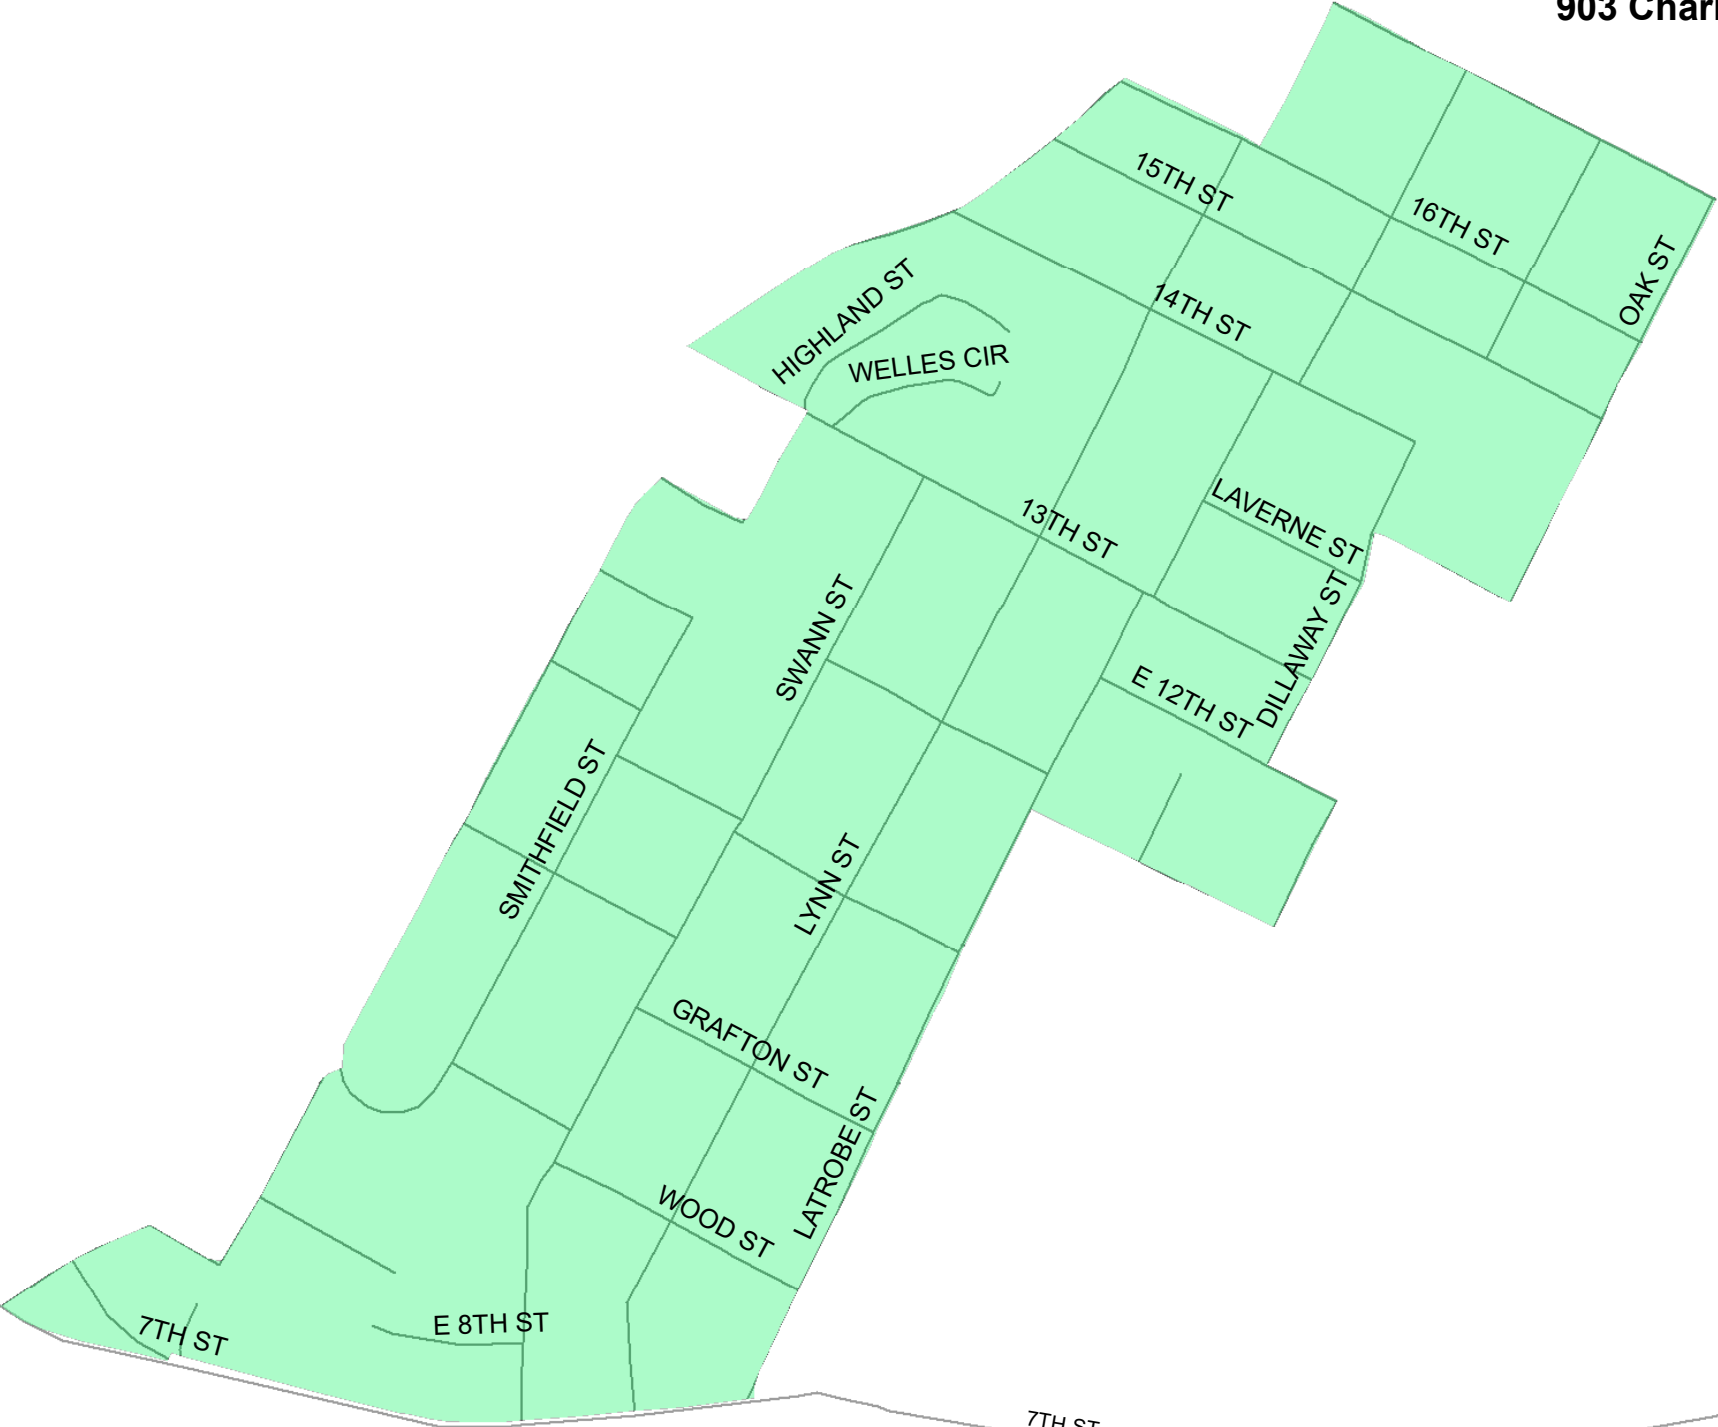

District 10

Good Shepherd Church
903 Charles Street
1360

7TH ST