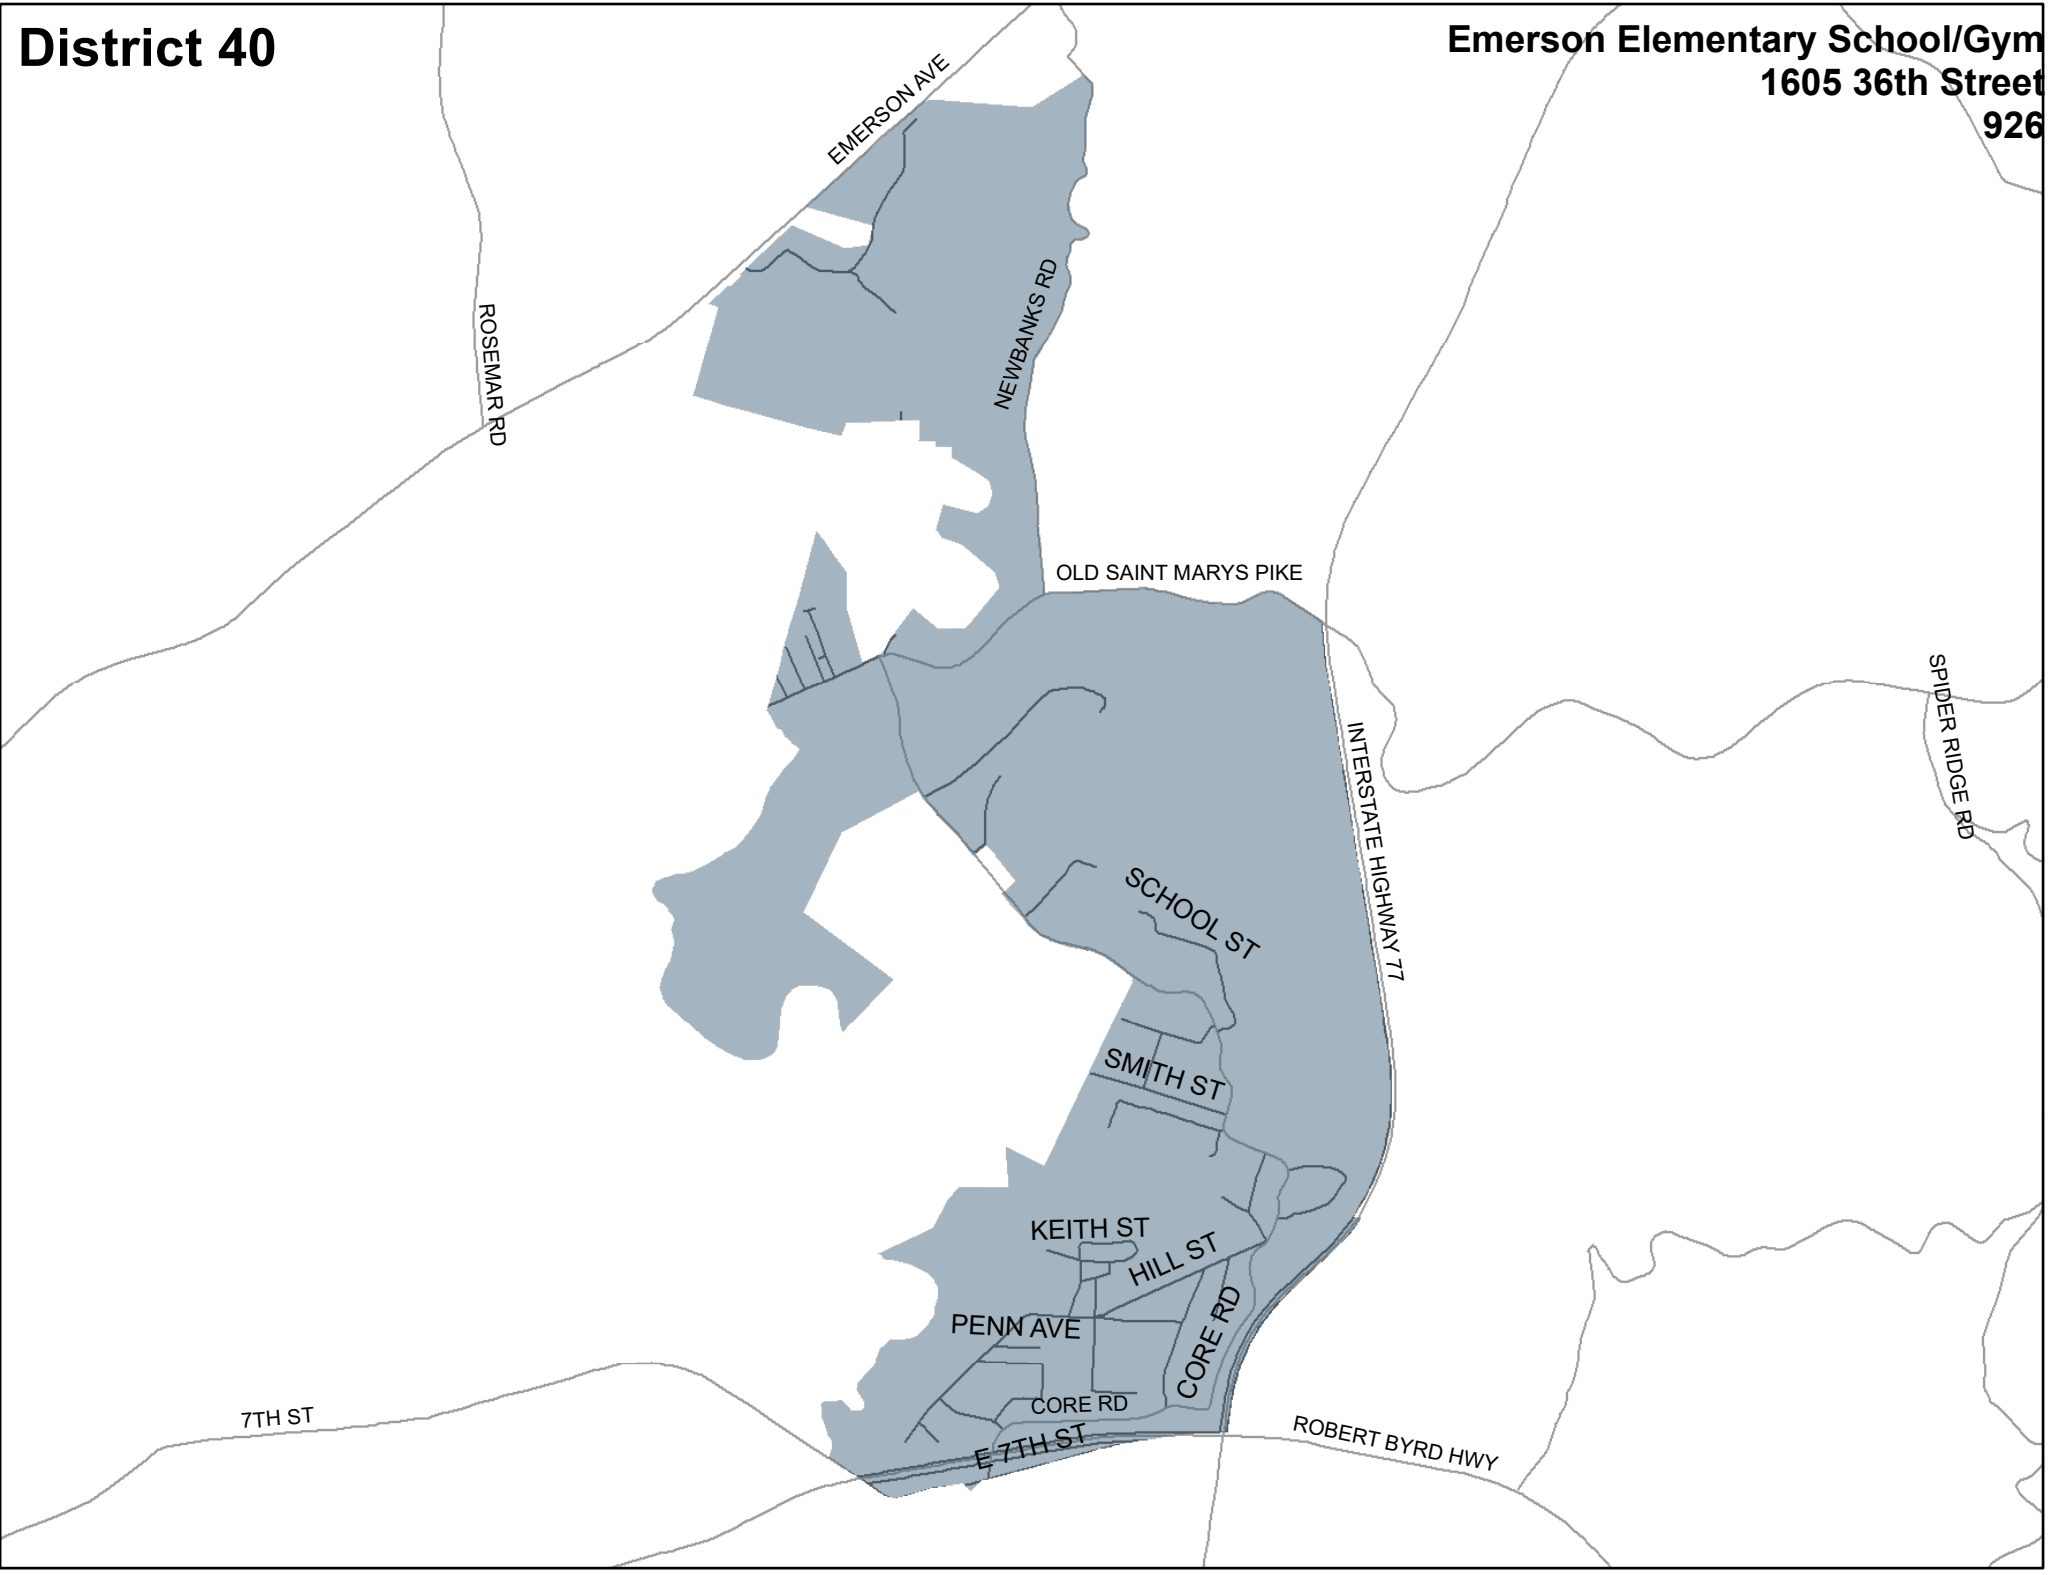

District 40

Emerson Elementary School/Gym
1605 36th Street
926

ROSEMAR RD

EMERSON AVE

NEWBANKS RD

OLD SAINT MARYS PIKE

INTERSTATE HIGHWAY 77

SPIDER RIDGE RD

SCHOOL ST

SMITH ST

KEITH ST

HILL ST

PENN AVE

CORE RD

CORE RD

E 7TH ST

7TH ST

ROBERT BYRD HWY