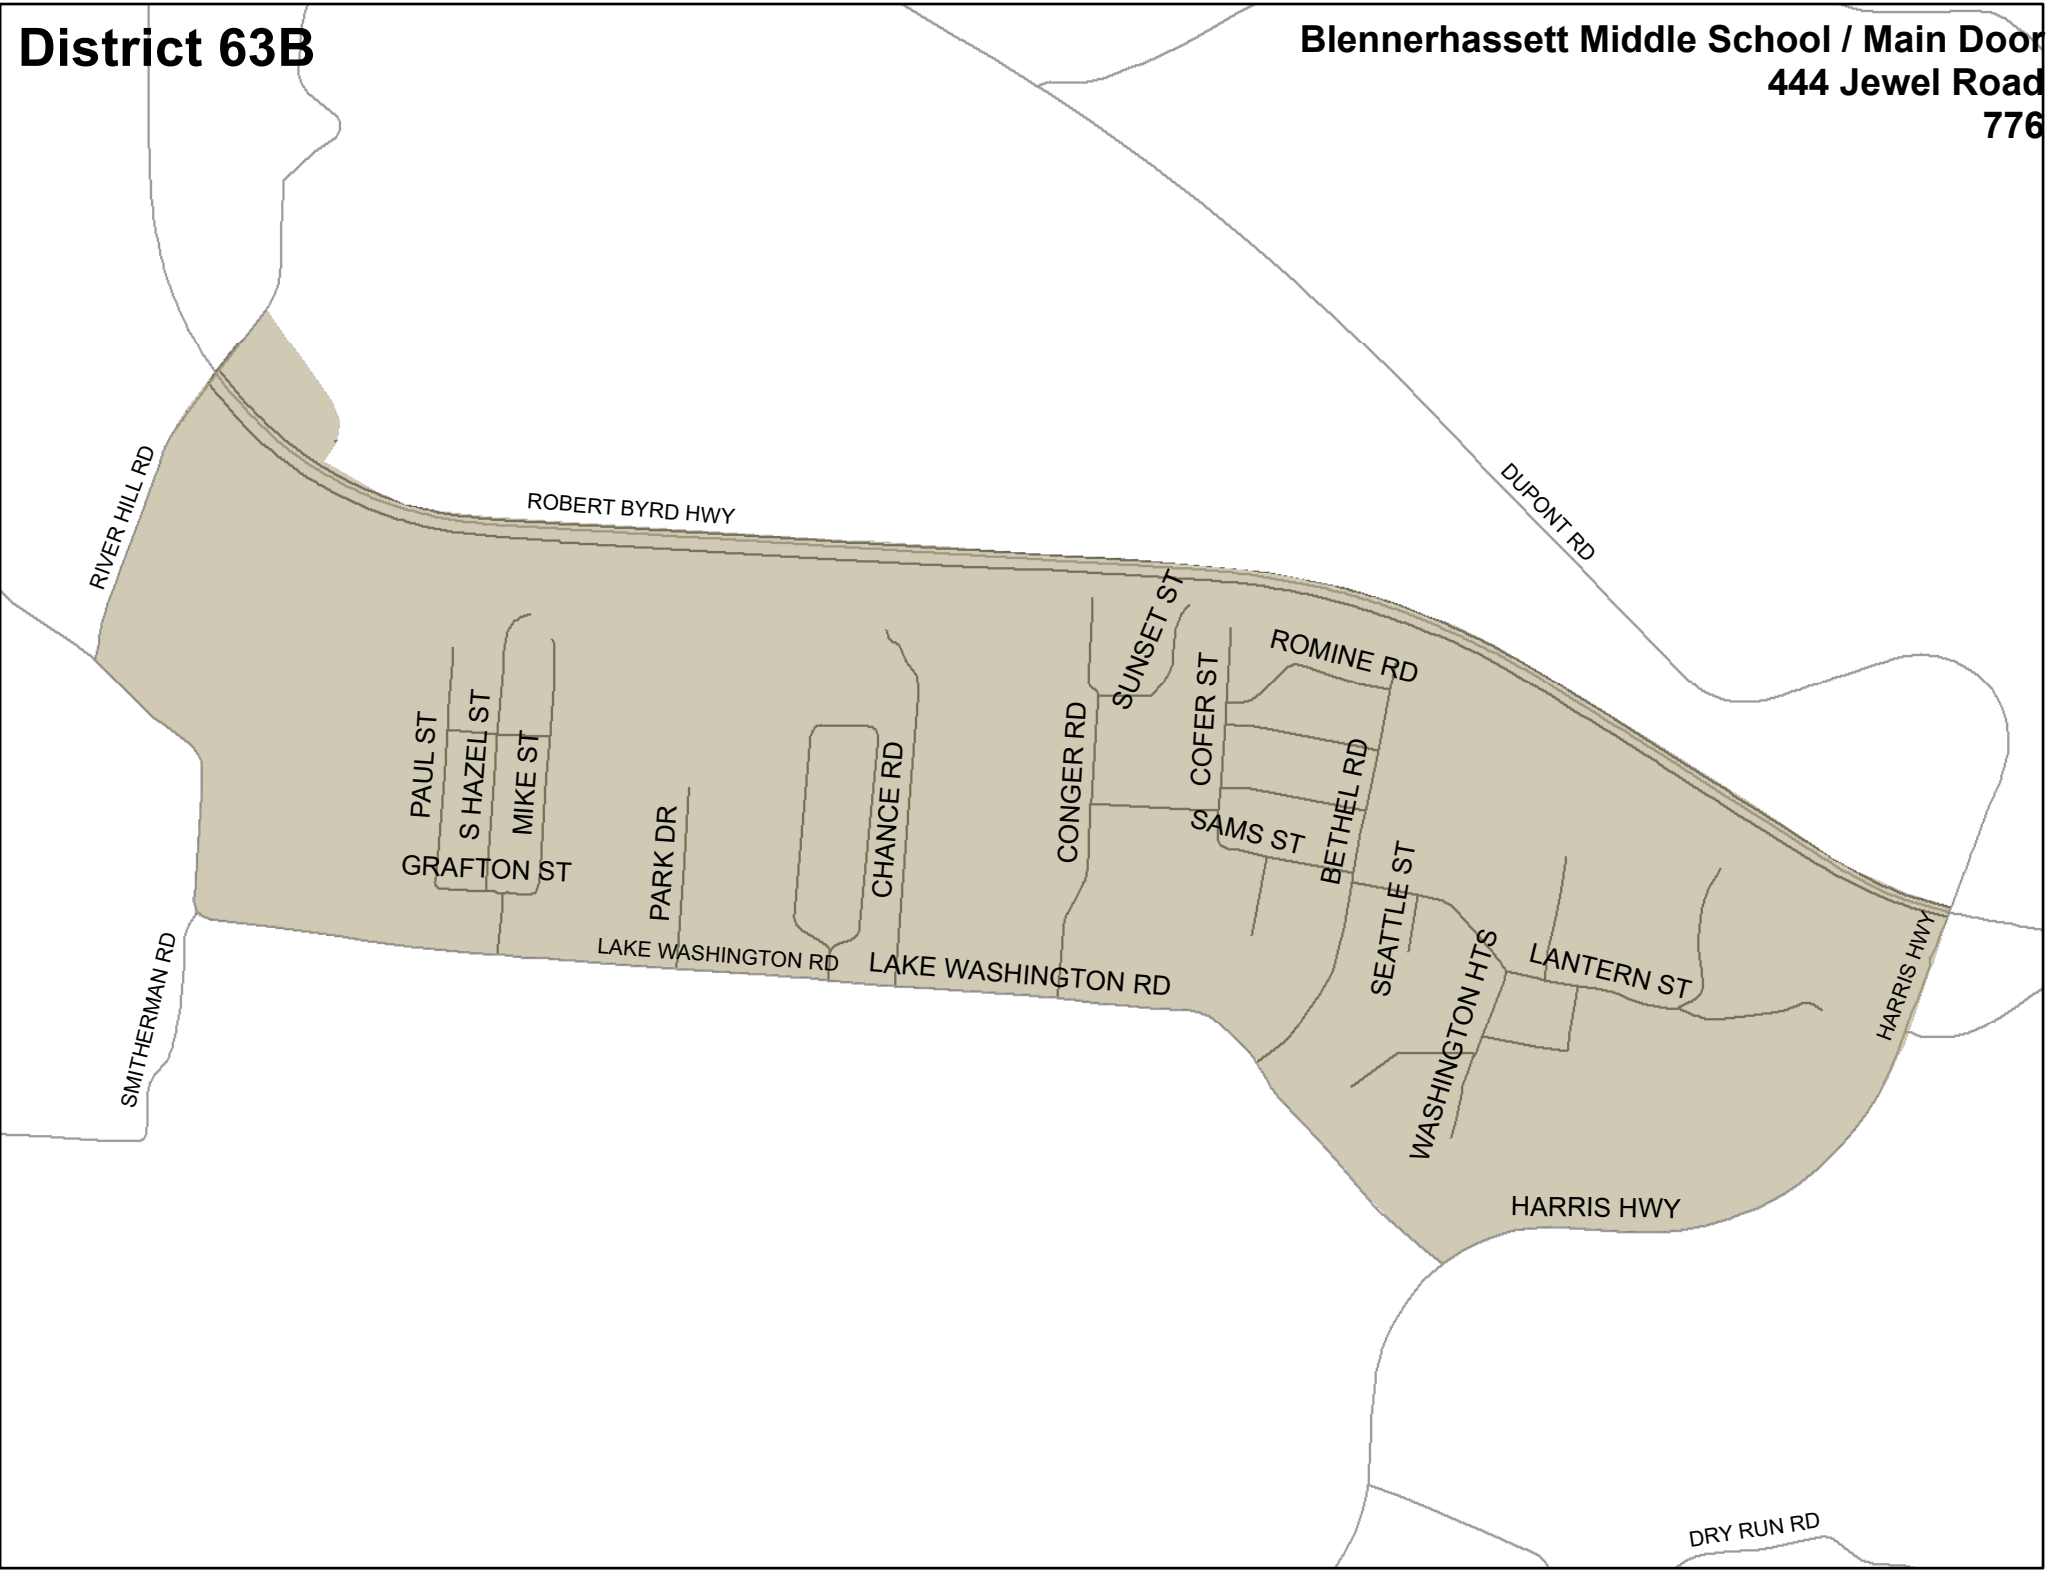

District 63B

Blennerhassett Middle School / Main Door
444 Jewel Road
776

RIVER HILL RD

ROBERT BYRD HWY

DUPONT RD

PAUL ST
S HAZEL ST
MIKE ST
GRAFTON ST

PARK DR

CHANCE RD

CONGER RD

SUNSET ST

COFER ST

ROMINE RD

SAMS ST

BETHEL RD

SEATTLE ST

WASHINGTON HTS

LANTERN ST

LAKE WASHINGTON RD

LAKE WASHINGTON RD

HARRIS HWY

HARRIS HWY

SMITHERMAN RD

DRY RUN RD