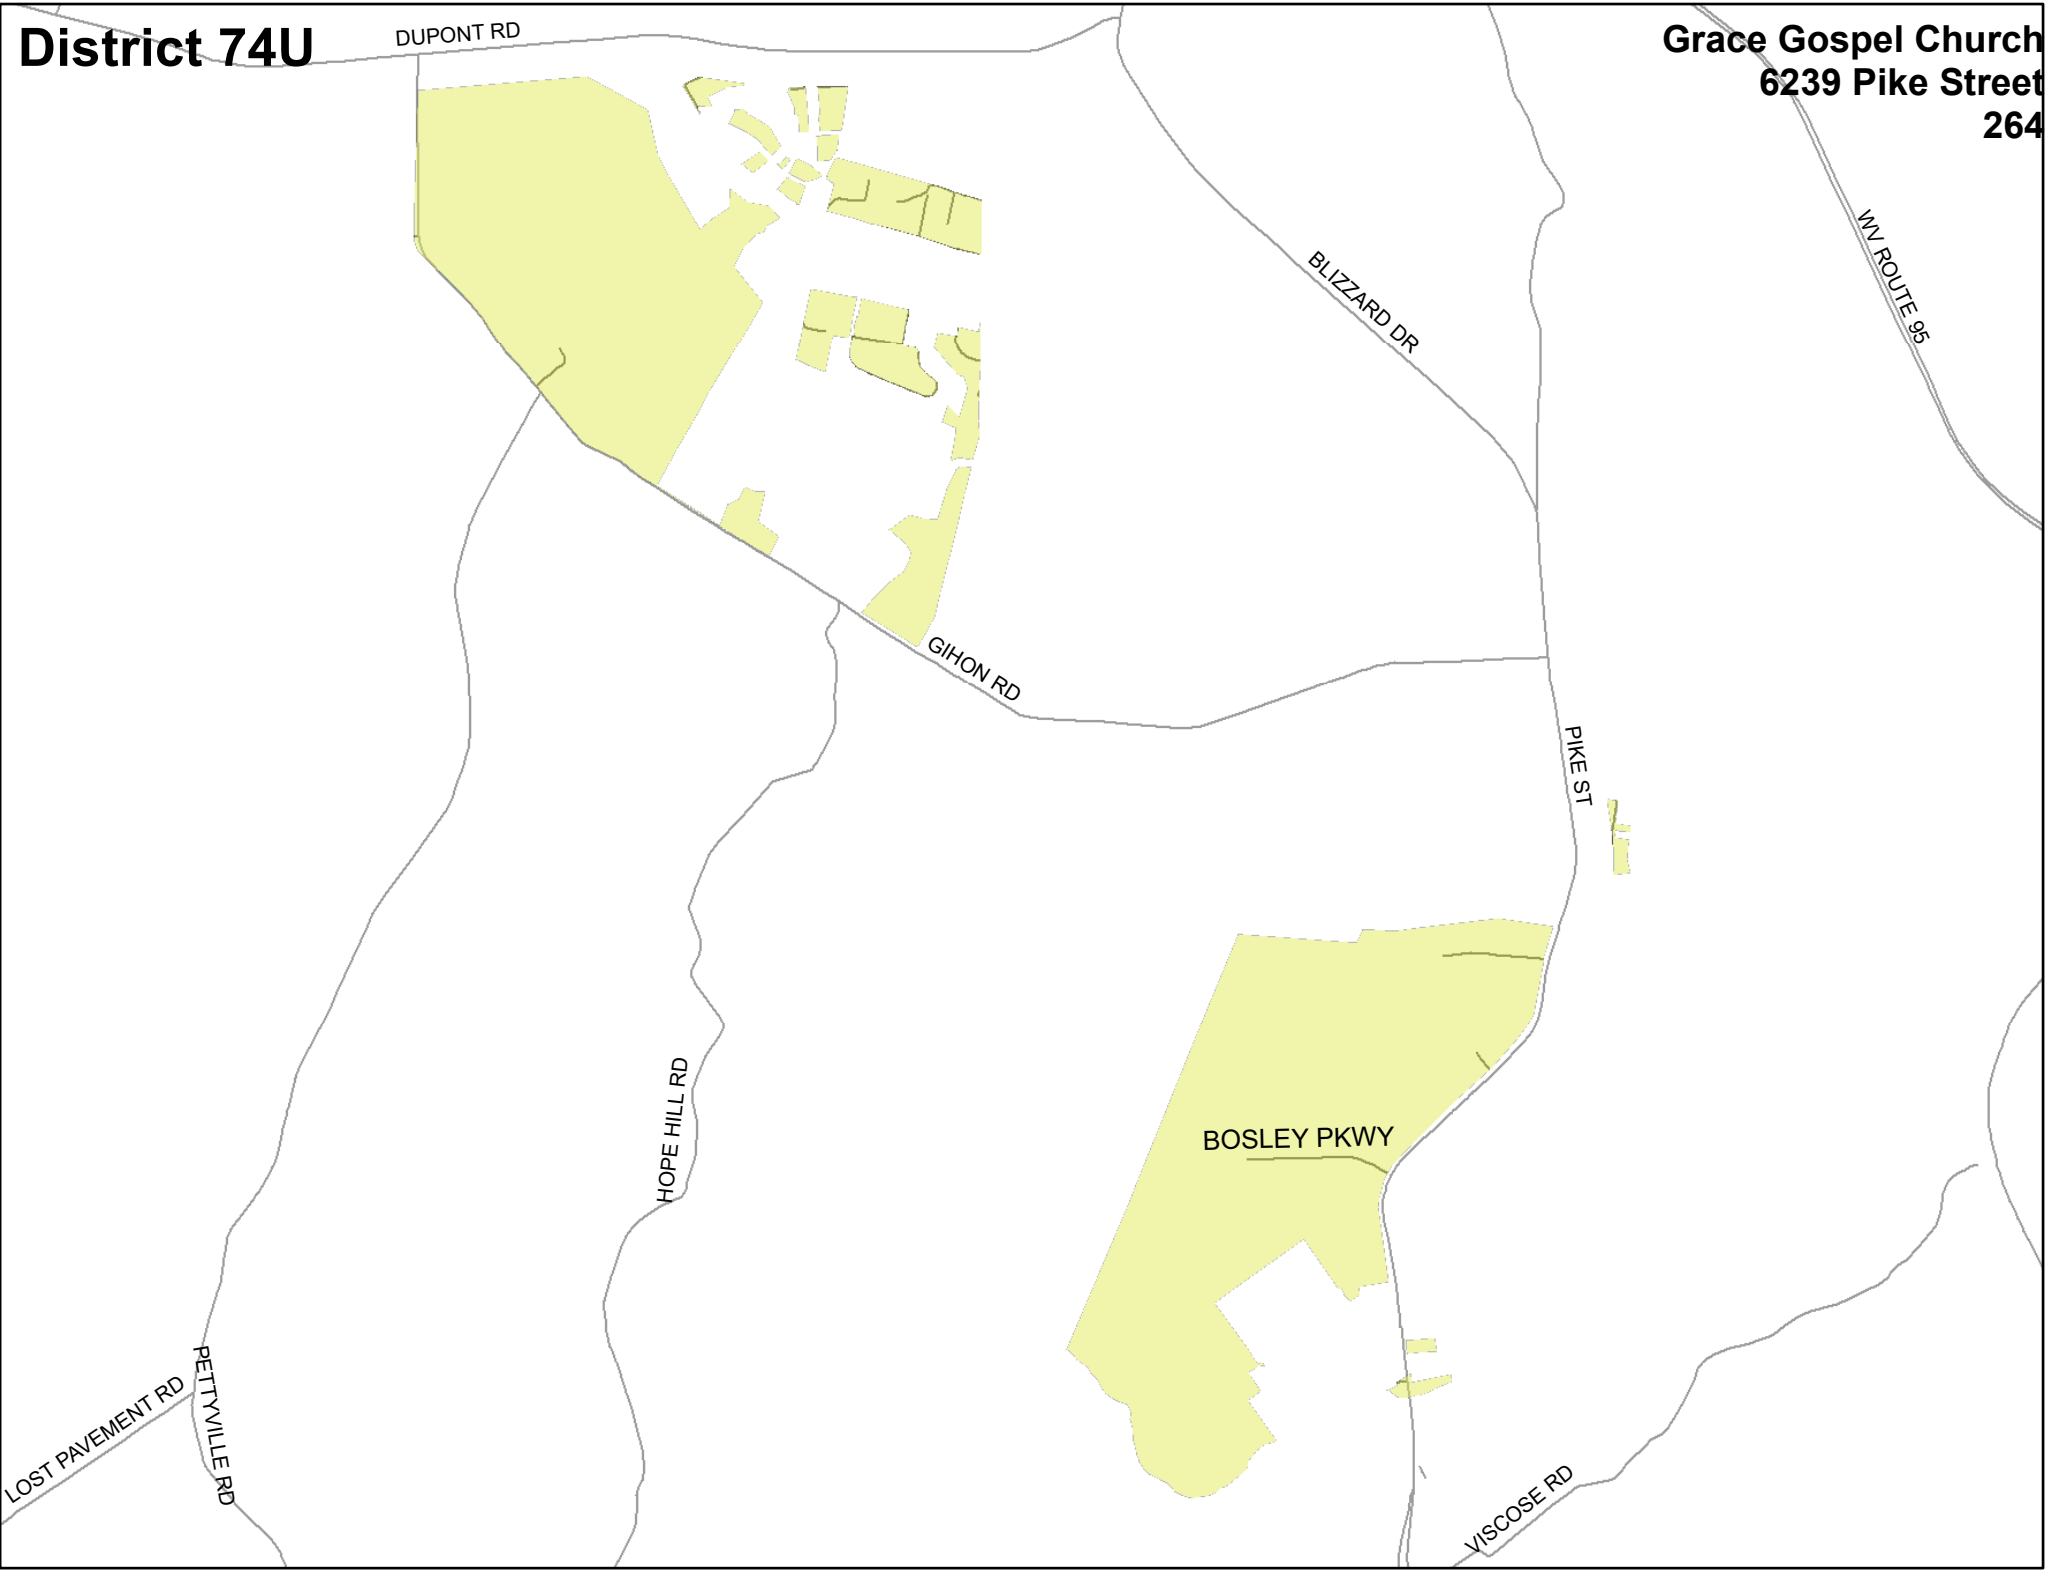

District 74U

DUPONT RD

Grace Gospel Church
6239 Pike Street
264

WV ROUTE 95

BLIZZARD DR

GIHON RD

PIKE ST

BOSLEY PKWY

HOPE HILL RD

PETTVILLE RD

LOST PAVEMENT RD

VISCOSE RD