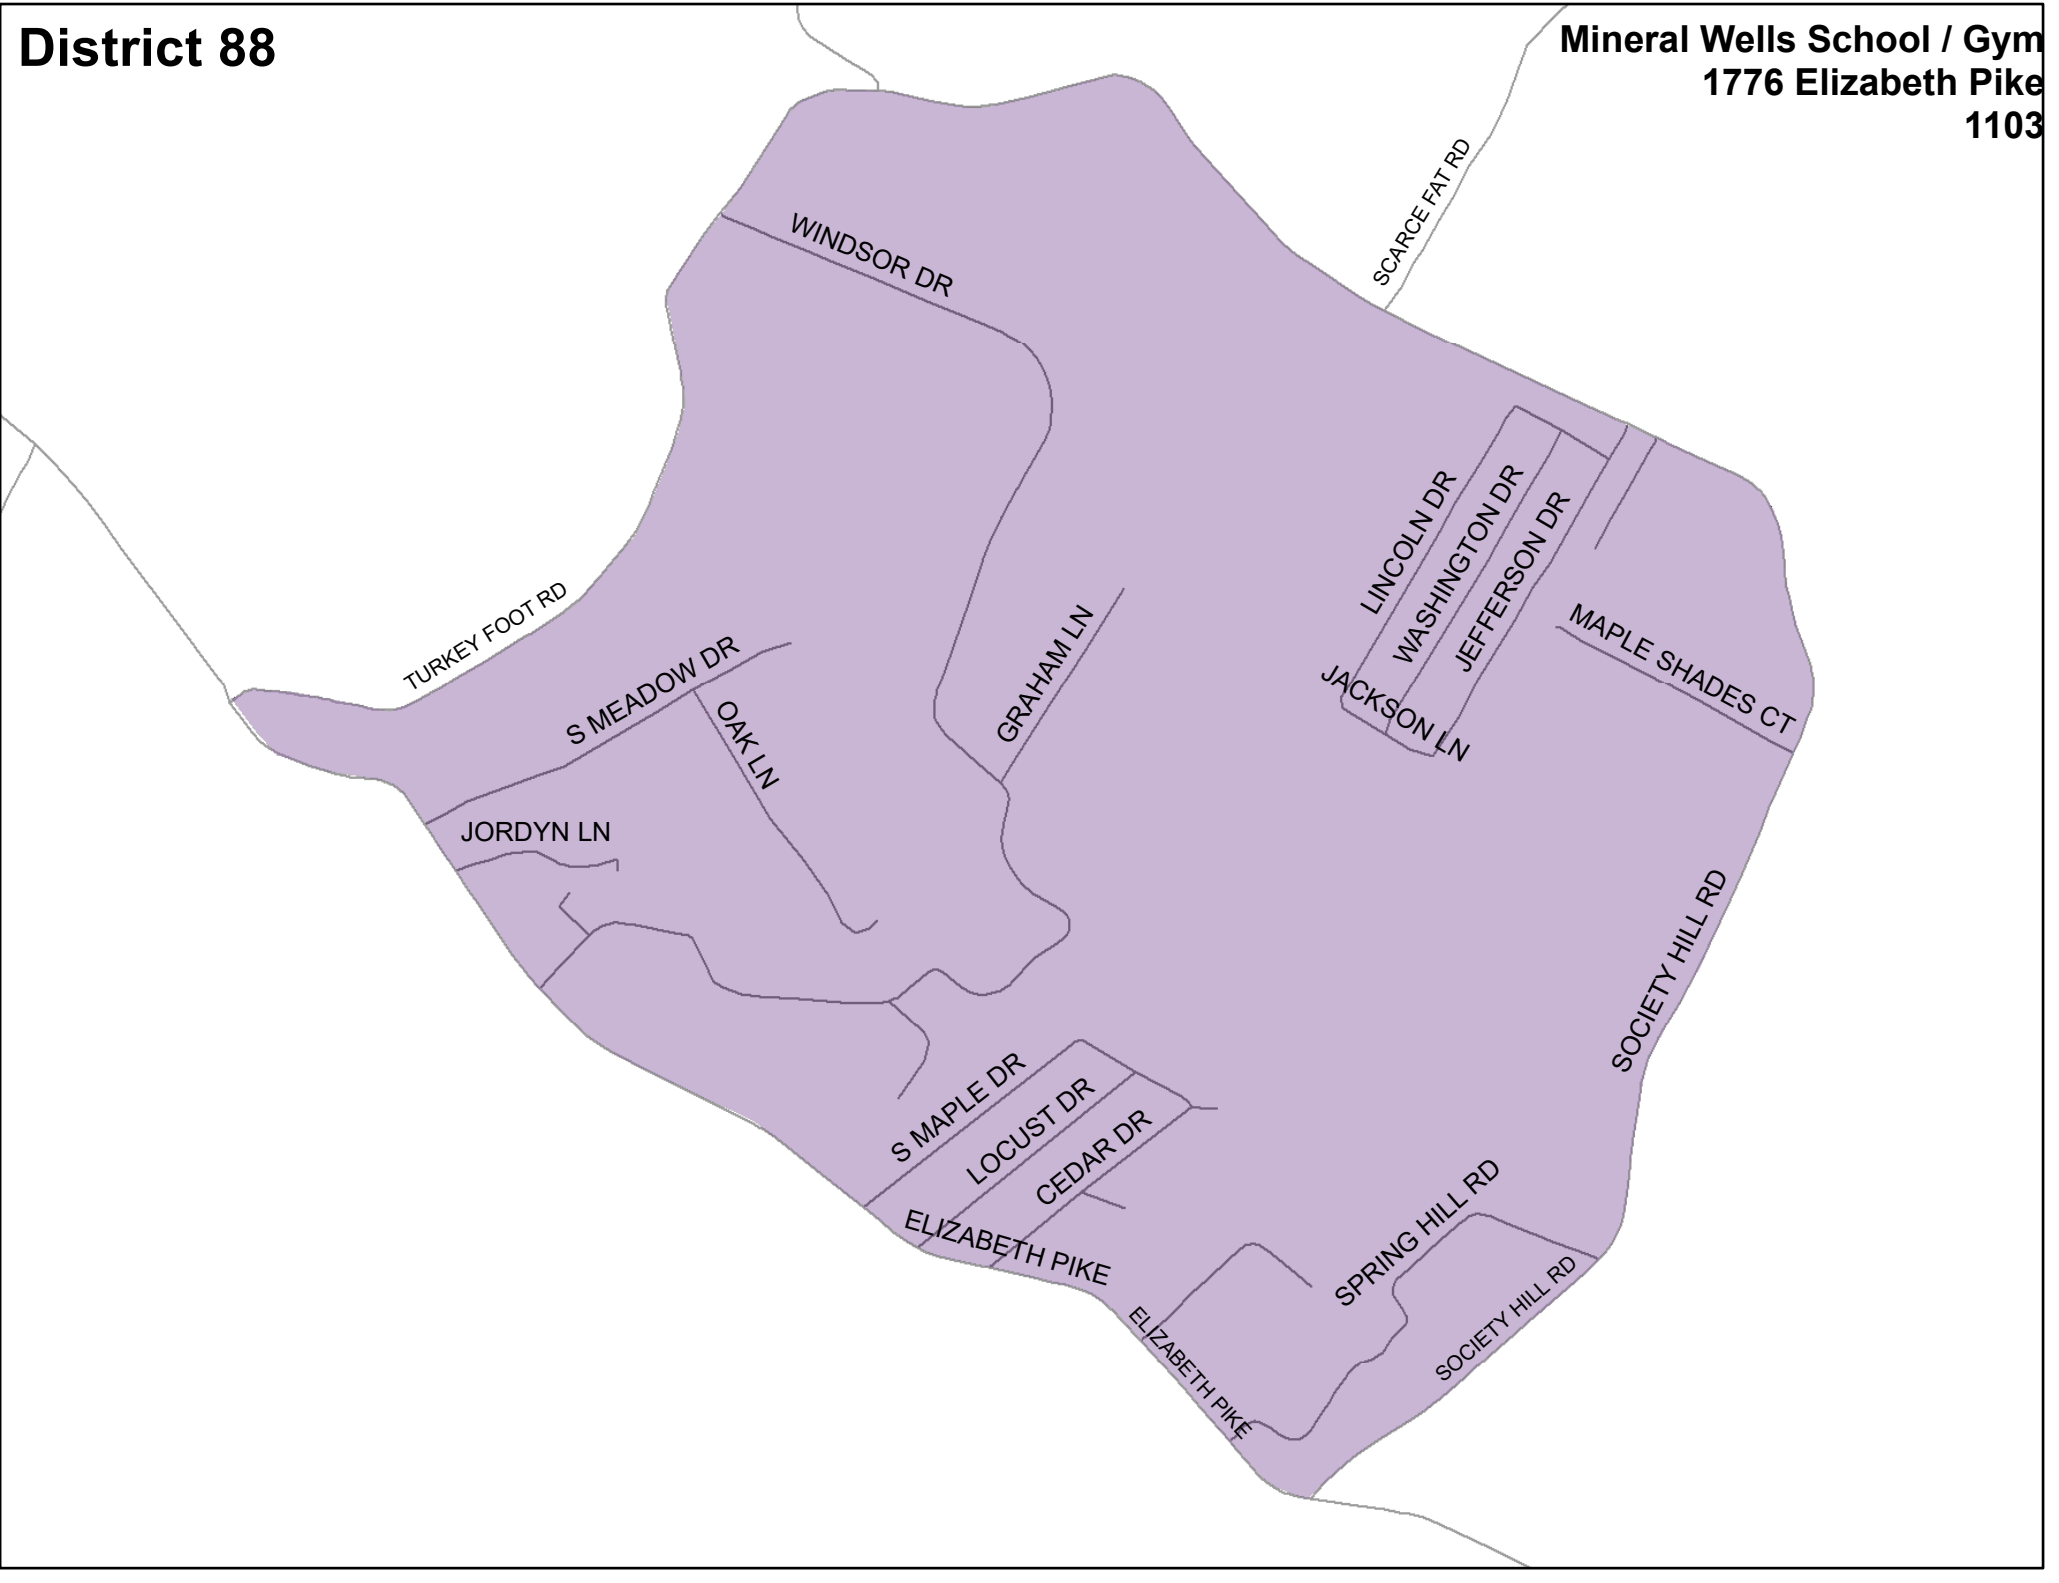

District 88

Mineral Wells School / Gym
1776 Elizabeth Pike
1103

TURKEY FOOT RD

WINDSOR DR

SCARCE FAT RD

S MEADOW DR

OAK LN

GRAHAM LN

LINCOLN DR
WASHINGTON DR
JEFFERSON DR
JACKSON LN

MAPLE SHADES CT

JORDYN LN

SOCIETY HILL RD

S MAPLE DR
LOCUST DR
CEDAR DR

ELIZABETH PIKE

SPRING HILL RD

ELIZABETH PIKE

SOCIETY HILL RD